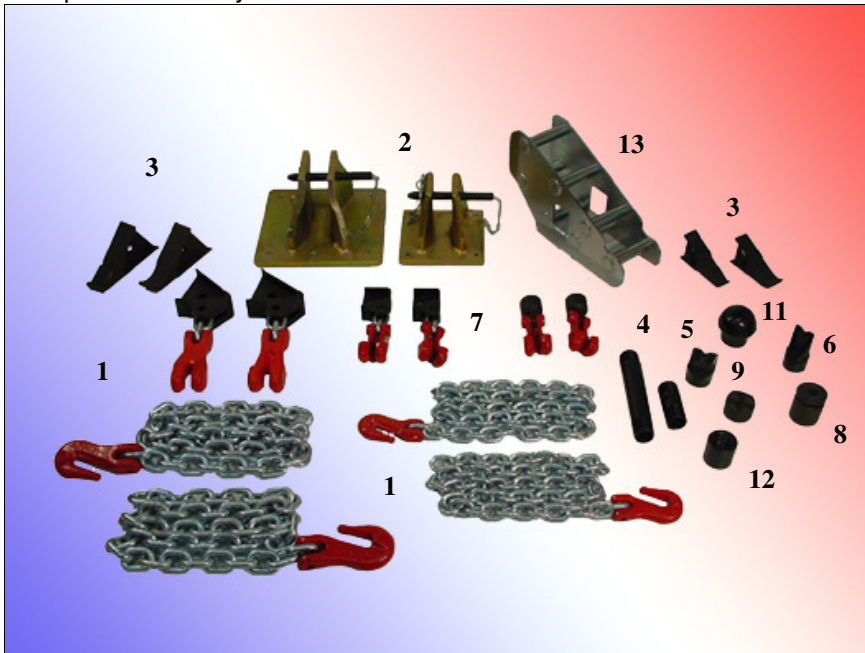

▼ Spreader and Cylinder accessories

Vital accessories
for the optimum
efficiency of your
tools

Spreader Accessories :

- 1 - Set of chains, hooks Shackles, Reducers
- 2 - Support footing
- 3 - Cutting tips

	EHM 750/860	EHL 880/800/660 / EHS 570
1	CCMR 2-10	CCMR 2-20
2	SAE 10	SAE 20
3	ED 10	ED 20

Ram Accessories :

- 4 - Cylinder extension
- 5 - V-Head
- 6 - Wedge head
- 7 - Gripper head
- 8 - Spherical head
- 9 - Diamond head
- 10 - Coned head
- 11 - Grooved plate head
- 12 - Grooved head
- 13 - Support footing

	VHE	VHEM	VHES	VHET
4	RV 125-10 RV 225-10 RV 425-10	RV 225-15 RV 325-15 RV 450-15	RV 125-20 RV 225-20 RV 400-20	RVT 225
5	TV 10	TV 15	TV 20	—
6	TB 10	TB 15	TB 20	TBT 20
7	TG 10 (the set)	TG 15 (the set)	TG 20 (the set)	—
8	TR 10	TR 15	TR 20	—
9	TD 10	TD 15	TD 20	TDT 20
10	TC 10	TC 15	TC 20	TCT 20
11	TP 10	TP 15	TP 20	—
12	TS 10	TS 15	TS 20	—
13	SAU 20	SAU 20	SAU 20	SAU 20

Powerful, Lightweight and Reliable in Rescue Operations